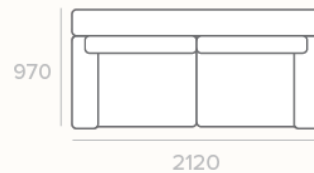

UPHOLSTERY Split grain leather

Stocked in white or midnight coloured leather, and can also be special ordered in light grey or cement colour options

MEASUREMENTS

3 SEATER

2 SEATER

ARMCHAIR

scan QR code to view this product on [synargy.com](https://www.synargy.com)