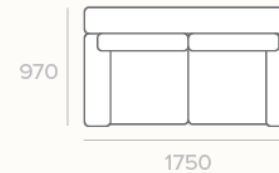

UPHOLSTERY Split grain leather

Stocked in white or midnight coloured leather, and can also be special ordered in light grey or cement colour options

MEASUREMENTS

3 SEATER

2 SEATER

ARMCHAIR

scan QR code to view this product on [synargy.com](https://www.synargy.com)